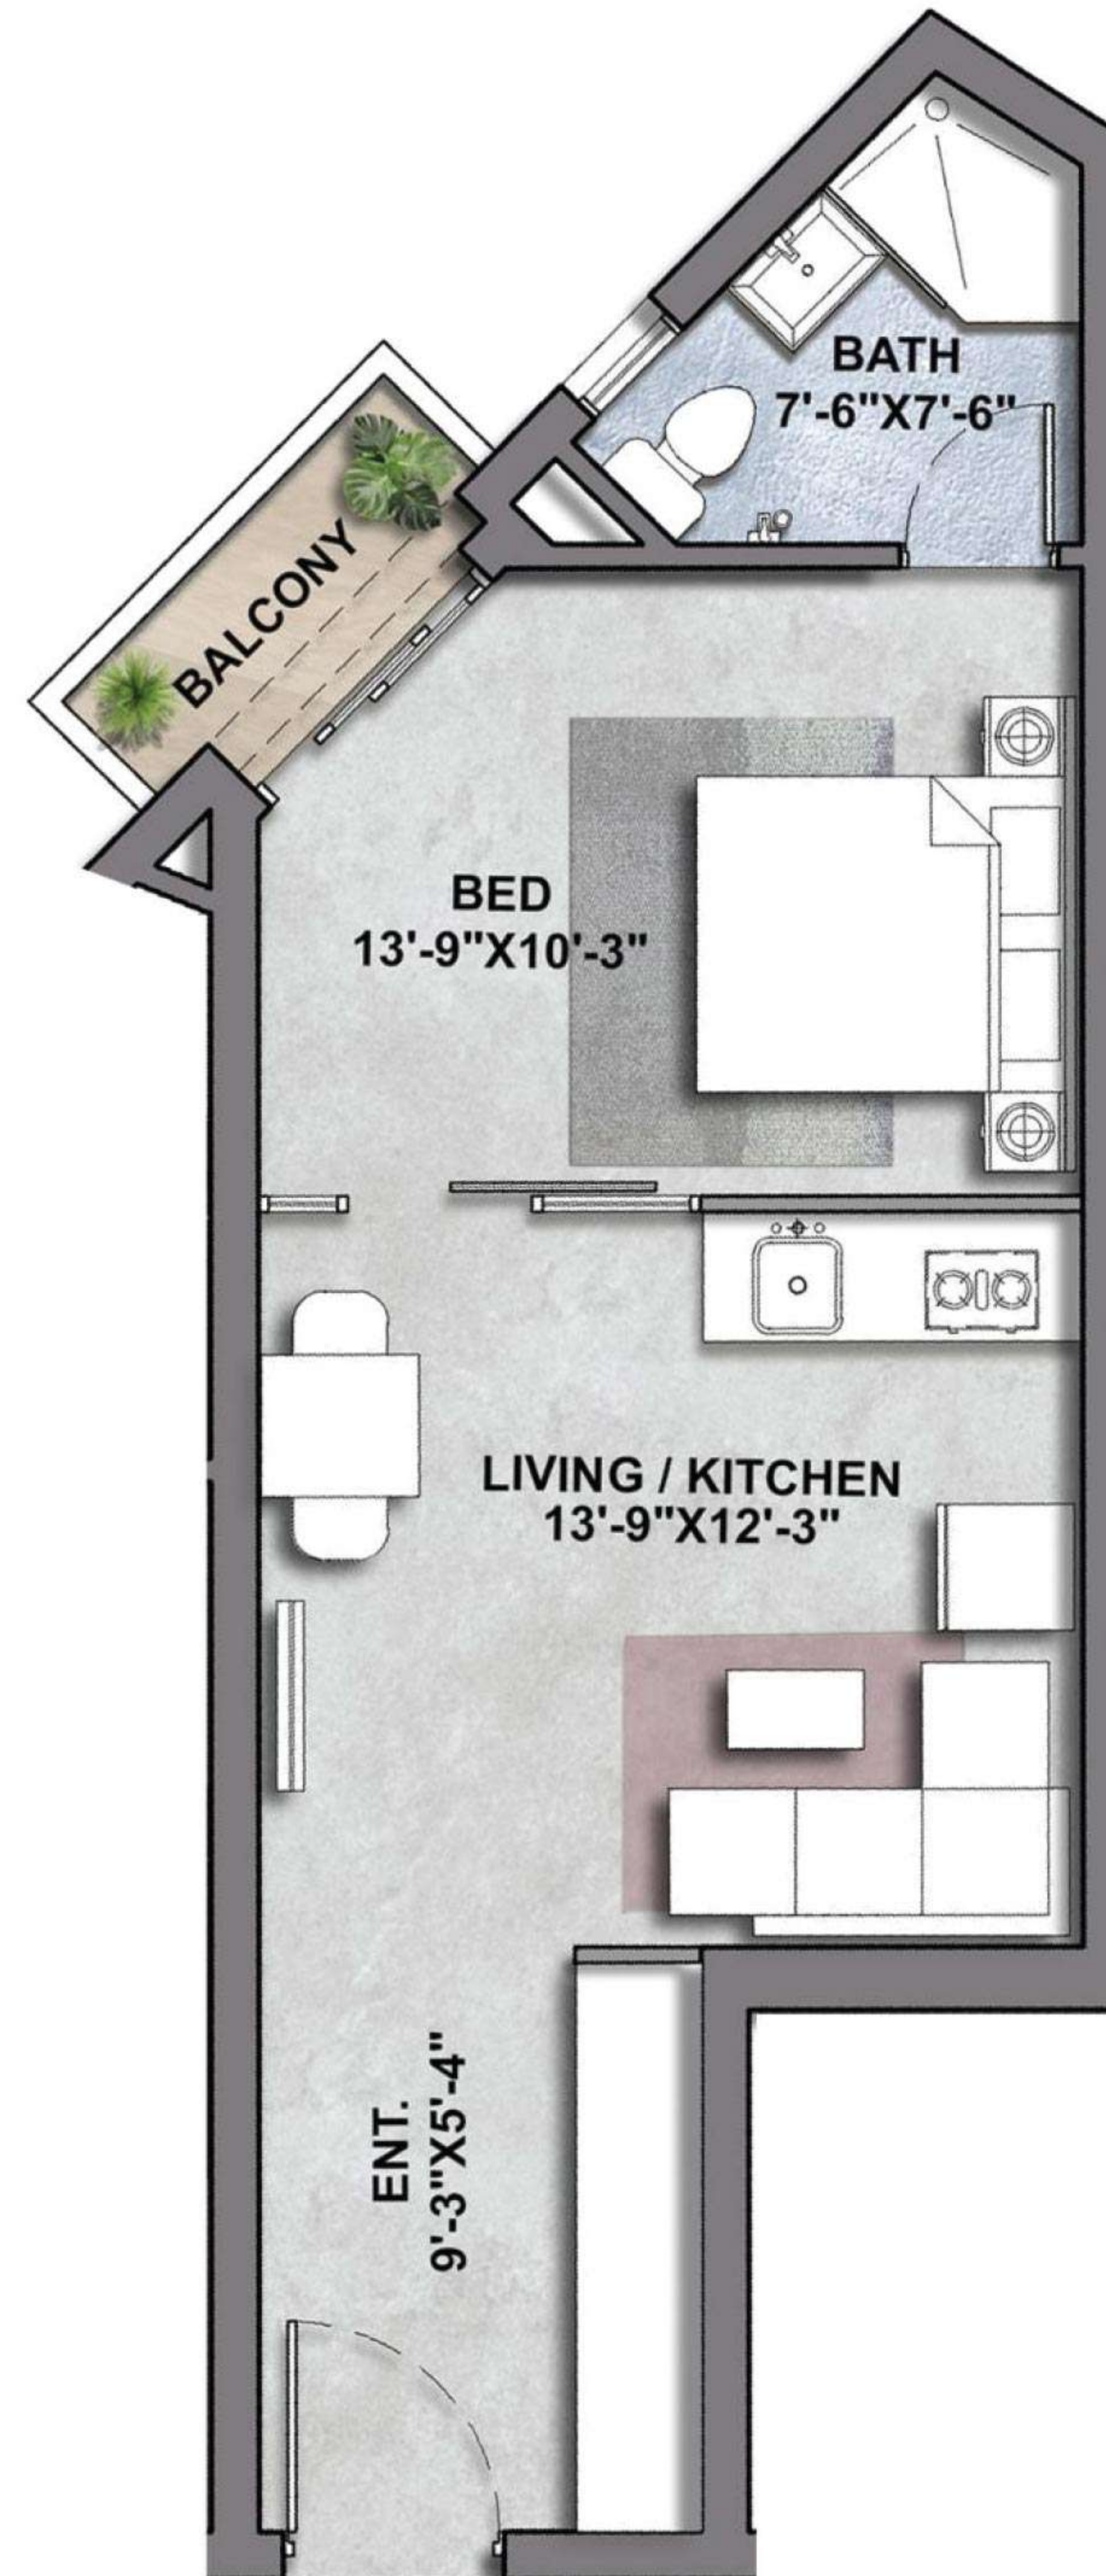

FLOOR PLANS

1 BED APARTMENT

2nd to 11th floor

1 Bed Apartment
(TYPE: K)
700 SQFT