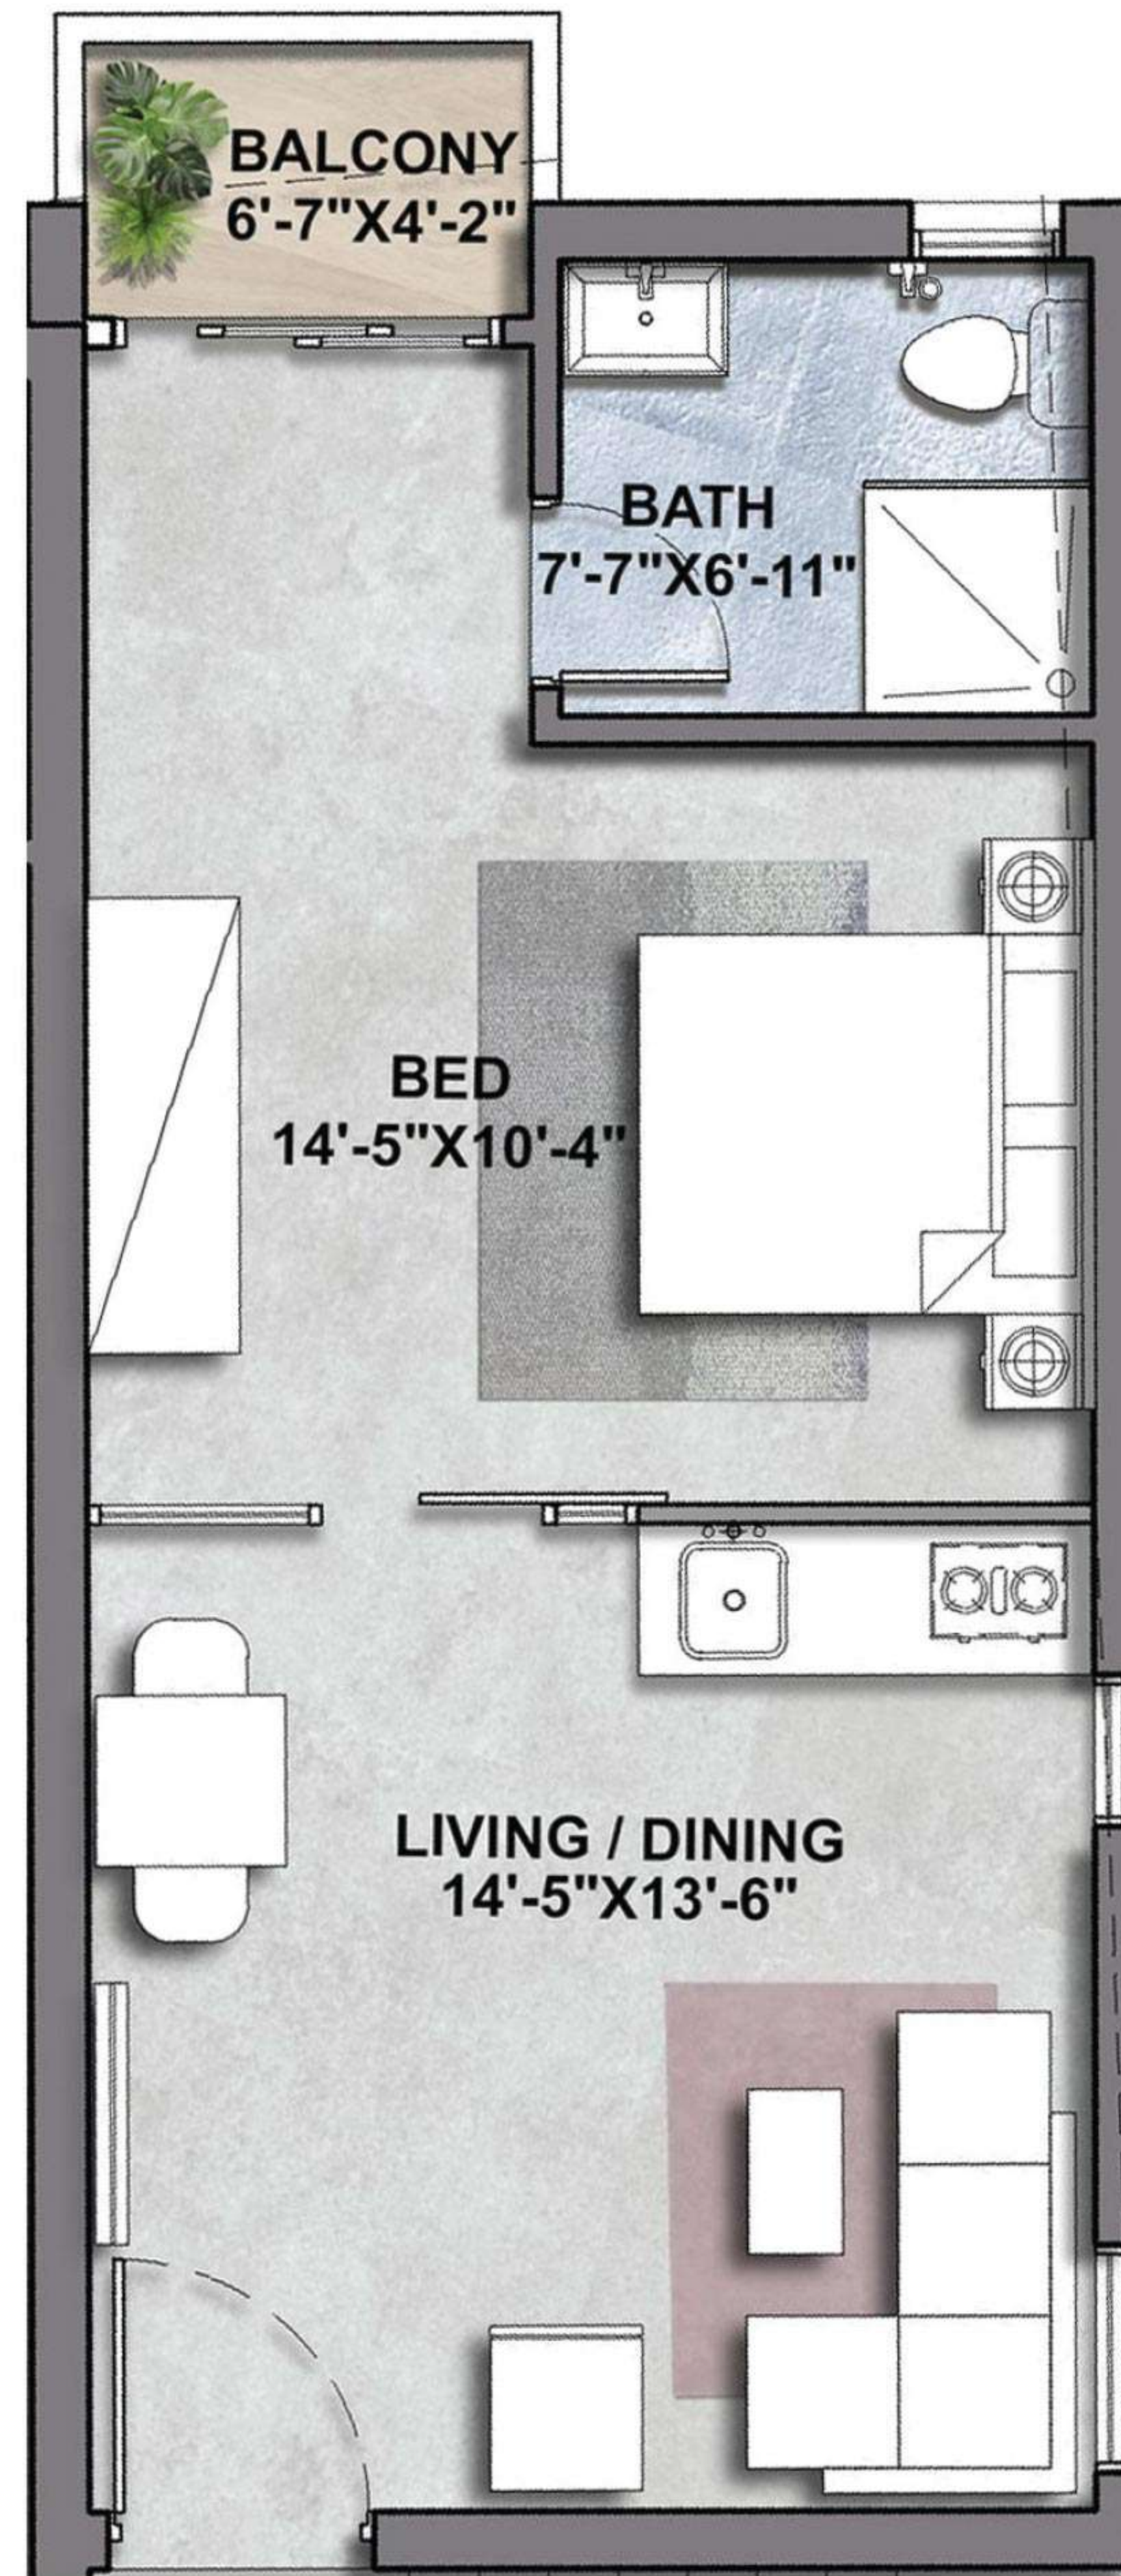

18 PARK RESIDENCE

A PROJECT BY ALIF HOLDINGS

1 BED APARTMENT BATHROOM

18 PARK RESIDENCE

A PROJECT BY ALIF HOLDINGS

House
of Bamboo

◆ BY AR. SHAHZAIB KHALID ◆

FLOOR PLANS

SIGNATURE SERIES

2nd to 11th floor

FLOOR PLANS

PREMIER SERIES

12th to 15th floor

18 PARK RESIDENCE

A PROJECT BY ALIF HOLDINGS

700 SQFT SIGNATURE 1 BED ROOM APARTMENTS

TOTAL PRICE	BOOKING	START OF CONSTRUCTION	36 MONTHLY INSTALLMENT	6 BI-ANNUAL INSTALLMENTS	ON POSSESSION
22,500,000/-	2,150,000/-	2,150,000/-	225,000/-	1,300,000/-	2,300,000/-

SIGNATURE FLOOR PLAN

FLOOR PLANS

SIGNATURE SERIES

2nd to 11th floor

FLOOR PLANS

1 BED APARTMENT

2nd to 11th floor

1 Bed Apartment
(TYPE: A & Q)
700 SQFT

FLOOR

PLANS