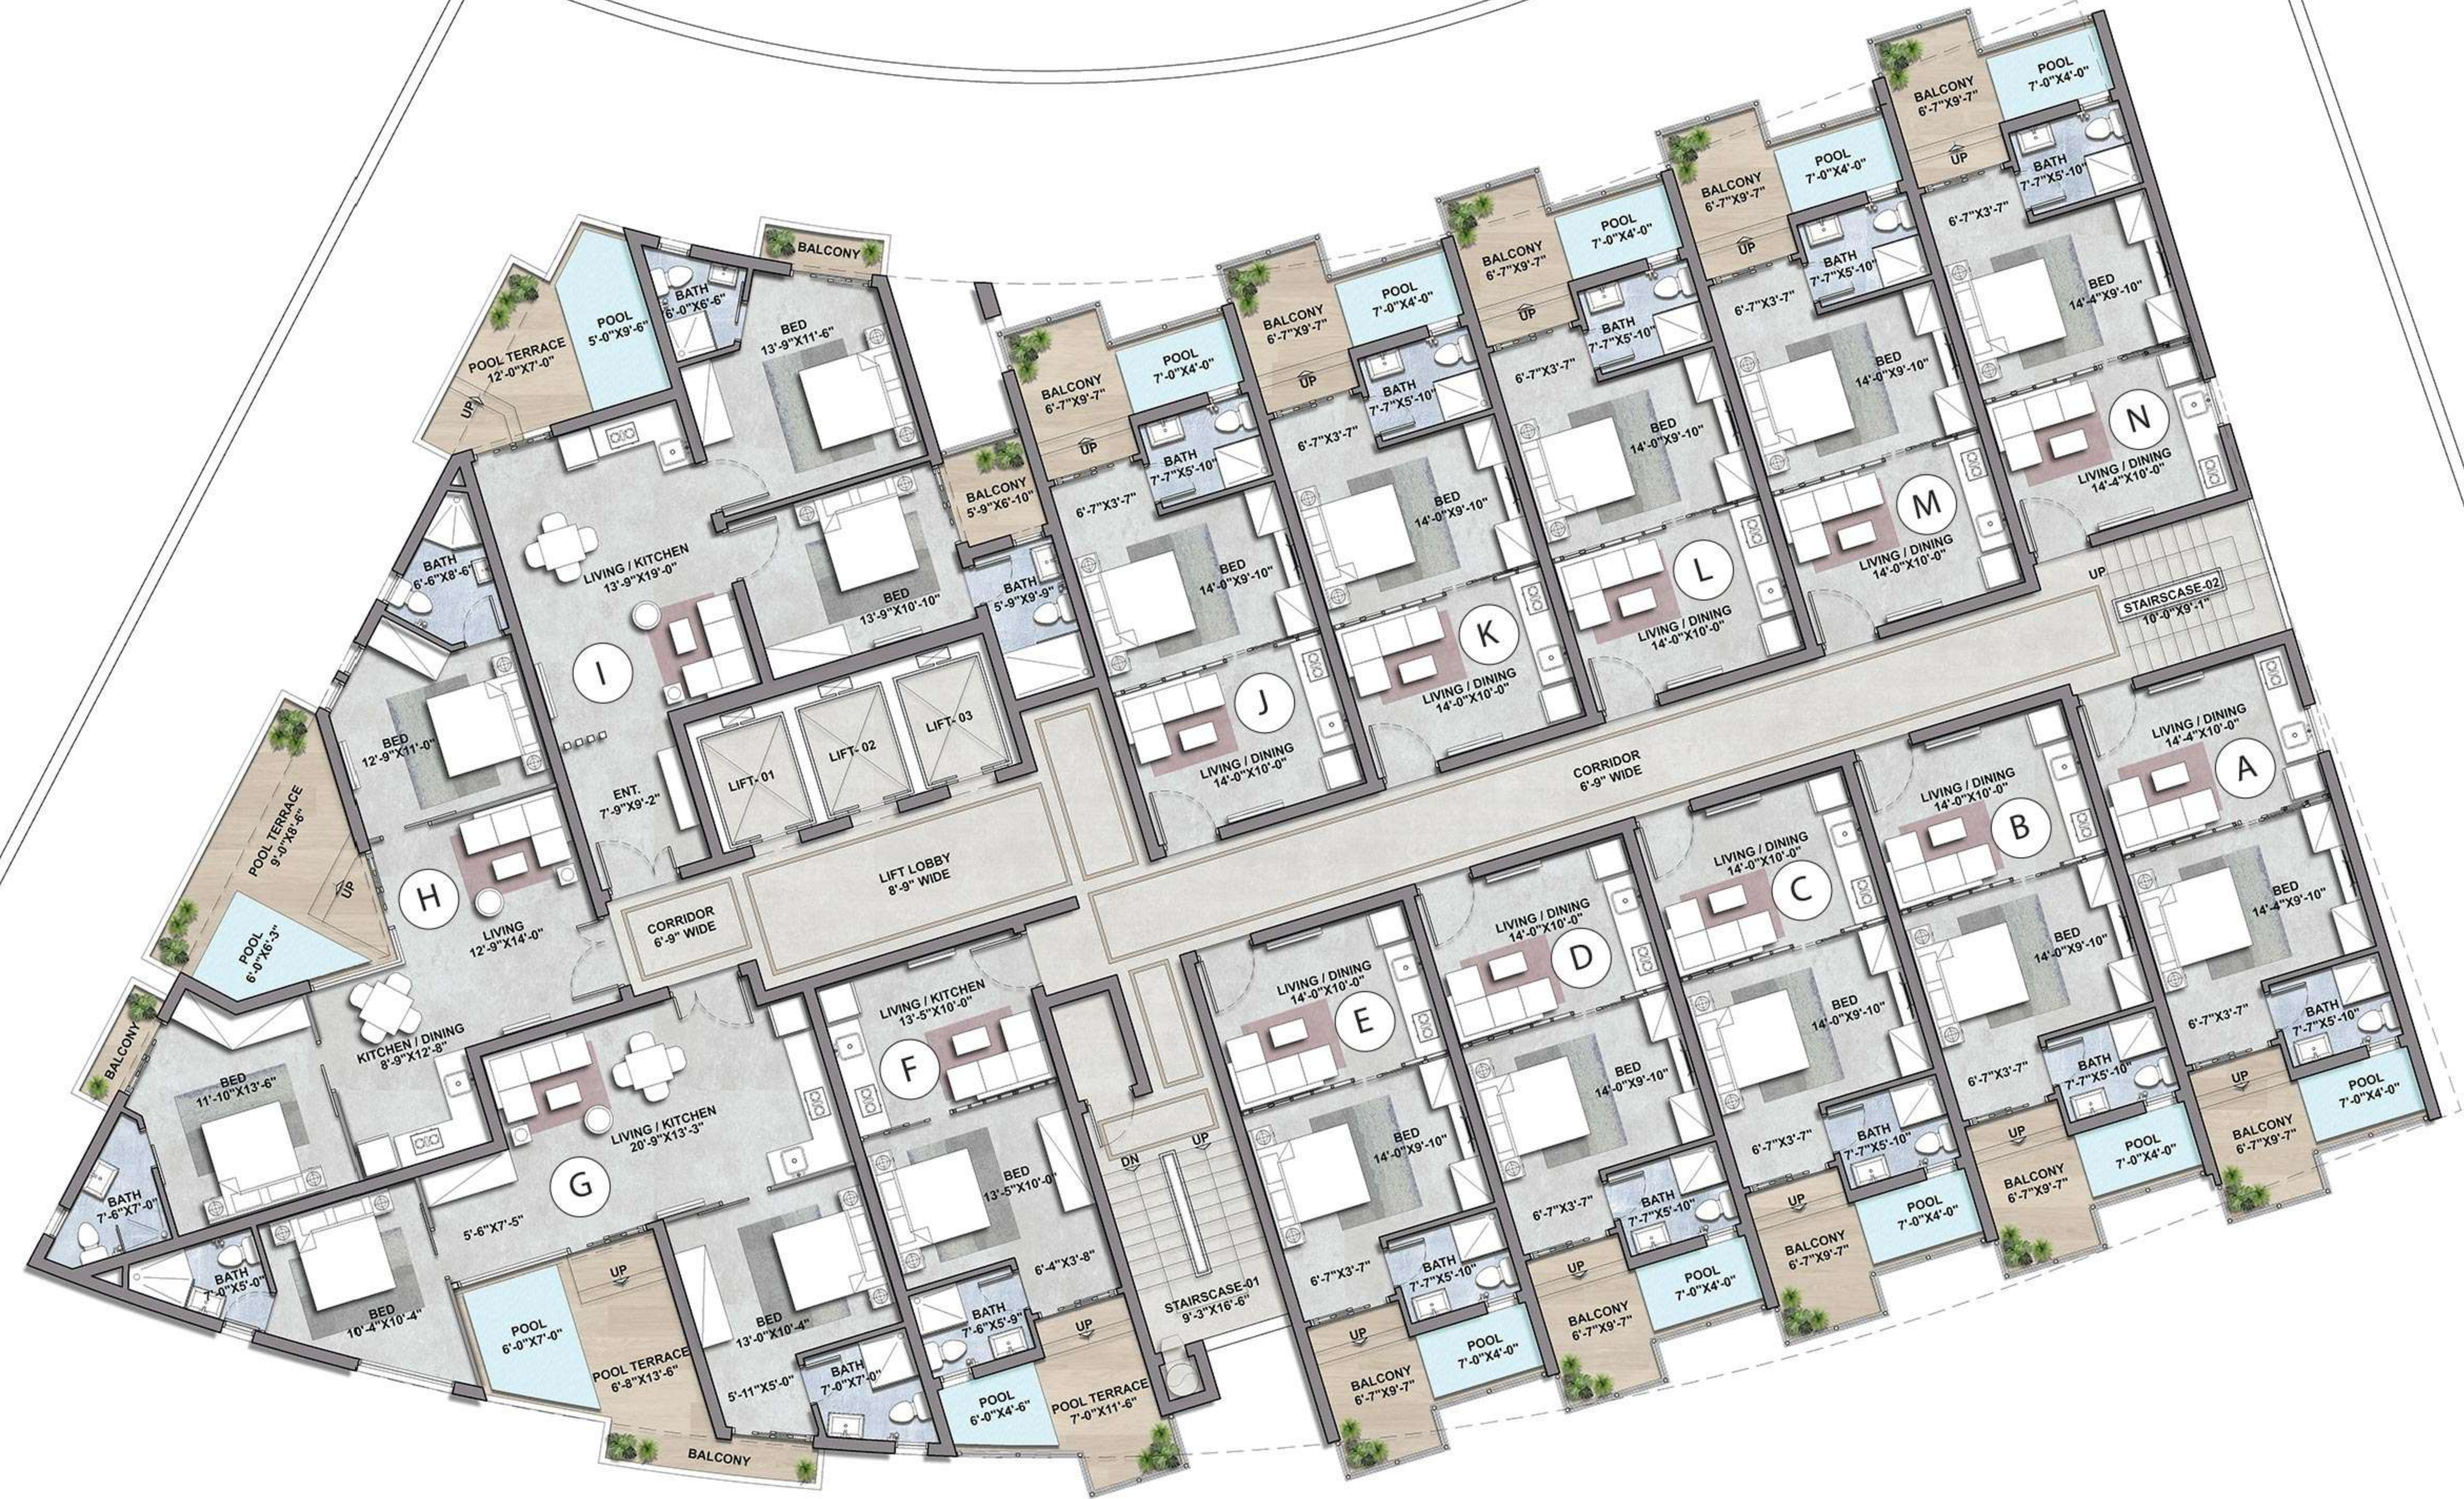

SIGNATURE SERIES

2nd to 11th floor

FLOOR PLANS

PREMIER SERIES

12th to 15th floor

18 PARK RESIDENCE

A PROJECT BY ALIF HOLDINGS

700 SQFT SIGNATURE 1 BED ROOM APARTMENTS

TOTAL PRICE	BOOKING	START OF CONSTRUCTION	36 MONTHLY INSTALLMENT	6 BI-ANNUAL INSTALLMENTS	ON POSSESSION
11,500,000/-	1,475,000/-	1,475,000/-	99,000/-	631,000/-	1,200,000/-

700 SQFT PREMIER 1 BED ROOM SUITES

TOTAL PRICE	BOOKING	START OF CONSTRUCTION	36 MONTHLY INSTALLMENT	6 BI-ANNUAL INSTALLMENTS	ON POSSESSION
14,900,000/-	1,750,000/-	1,750,000/-	124,000/-	822,833/-	1,999,000/-

1300 SQFT PREMIER 2 BED ROOM SUITES

TOTAL PRICE	BOOKING	START OF CONSTRUCTION	36 MONTHLY INSTALLMENT	6 BI-ANNUAL INSTALLMENTS	ON POSSESSION
22,500,000/-	2,150,000/-	2,150,000/-	225,000/-	1,300,000/-	2,300,000/-

SIGNATURE FLOOR PLAN

FLOOR PLANS