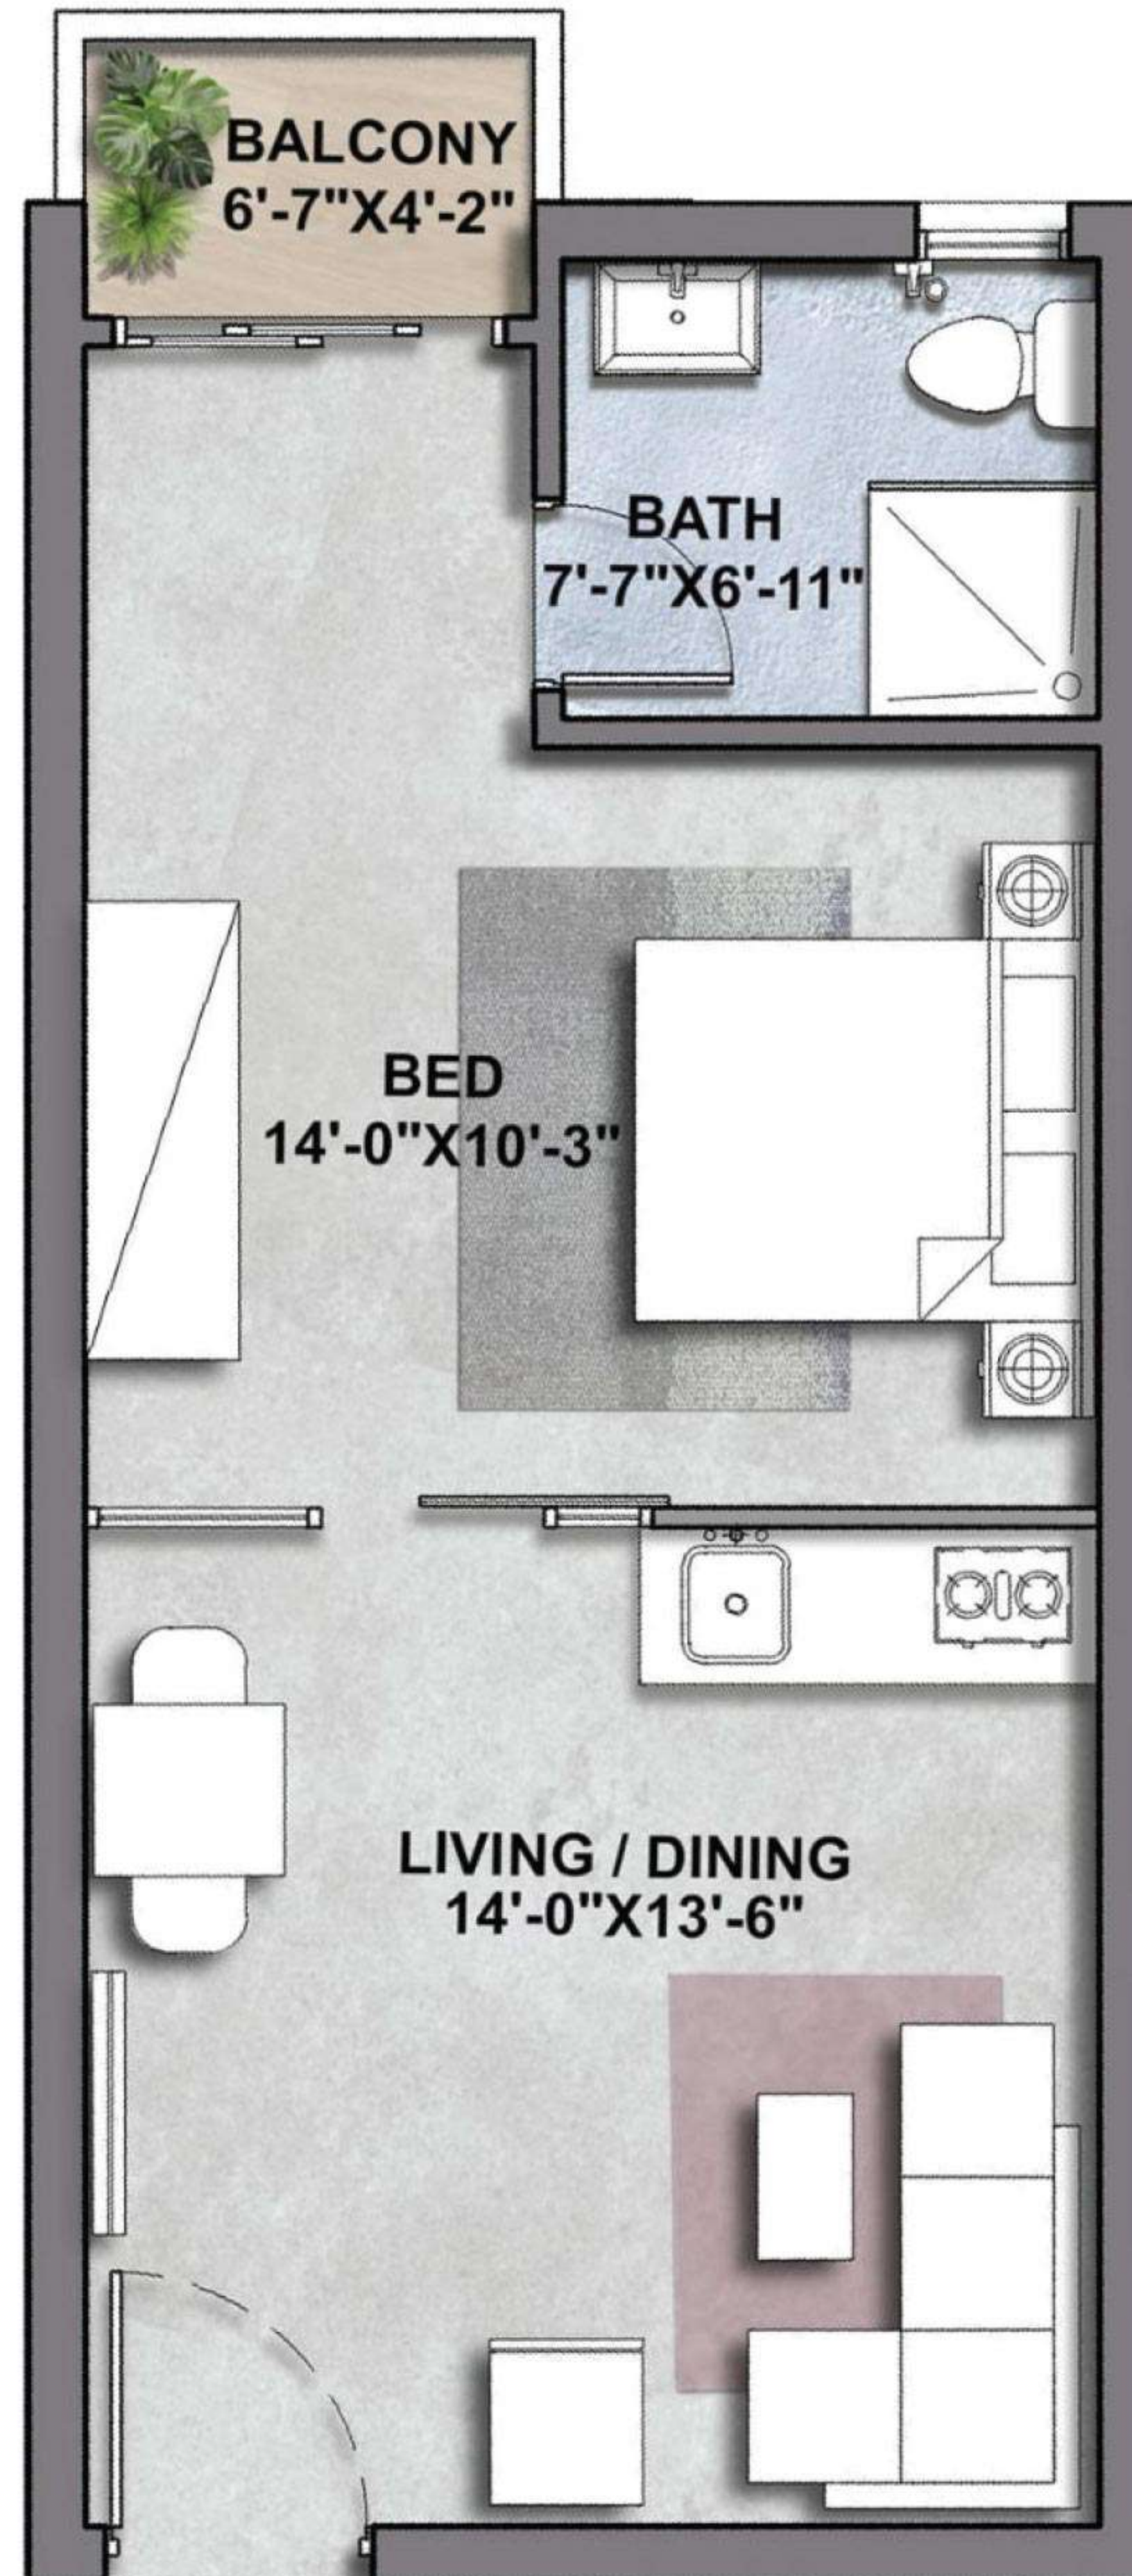

FLOOR

PLANS

1 BED APARTMENT

2nd to 11th floor

1 Bed Apartment
(TYPE: B,C,D,E,M,N,O,P)
700 SQFT