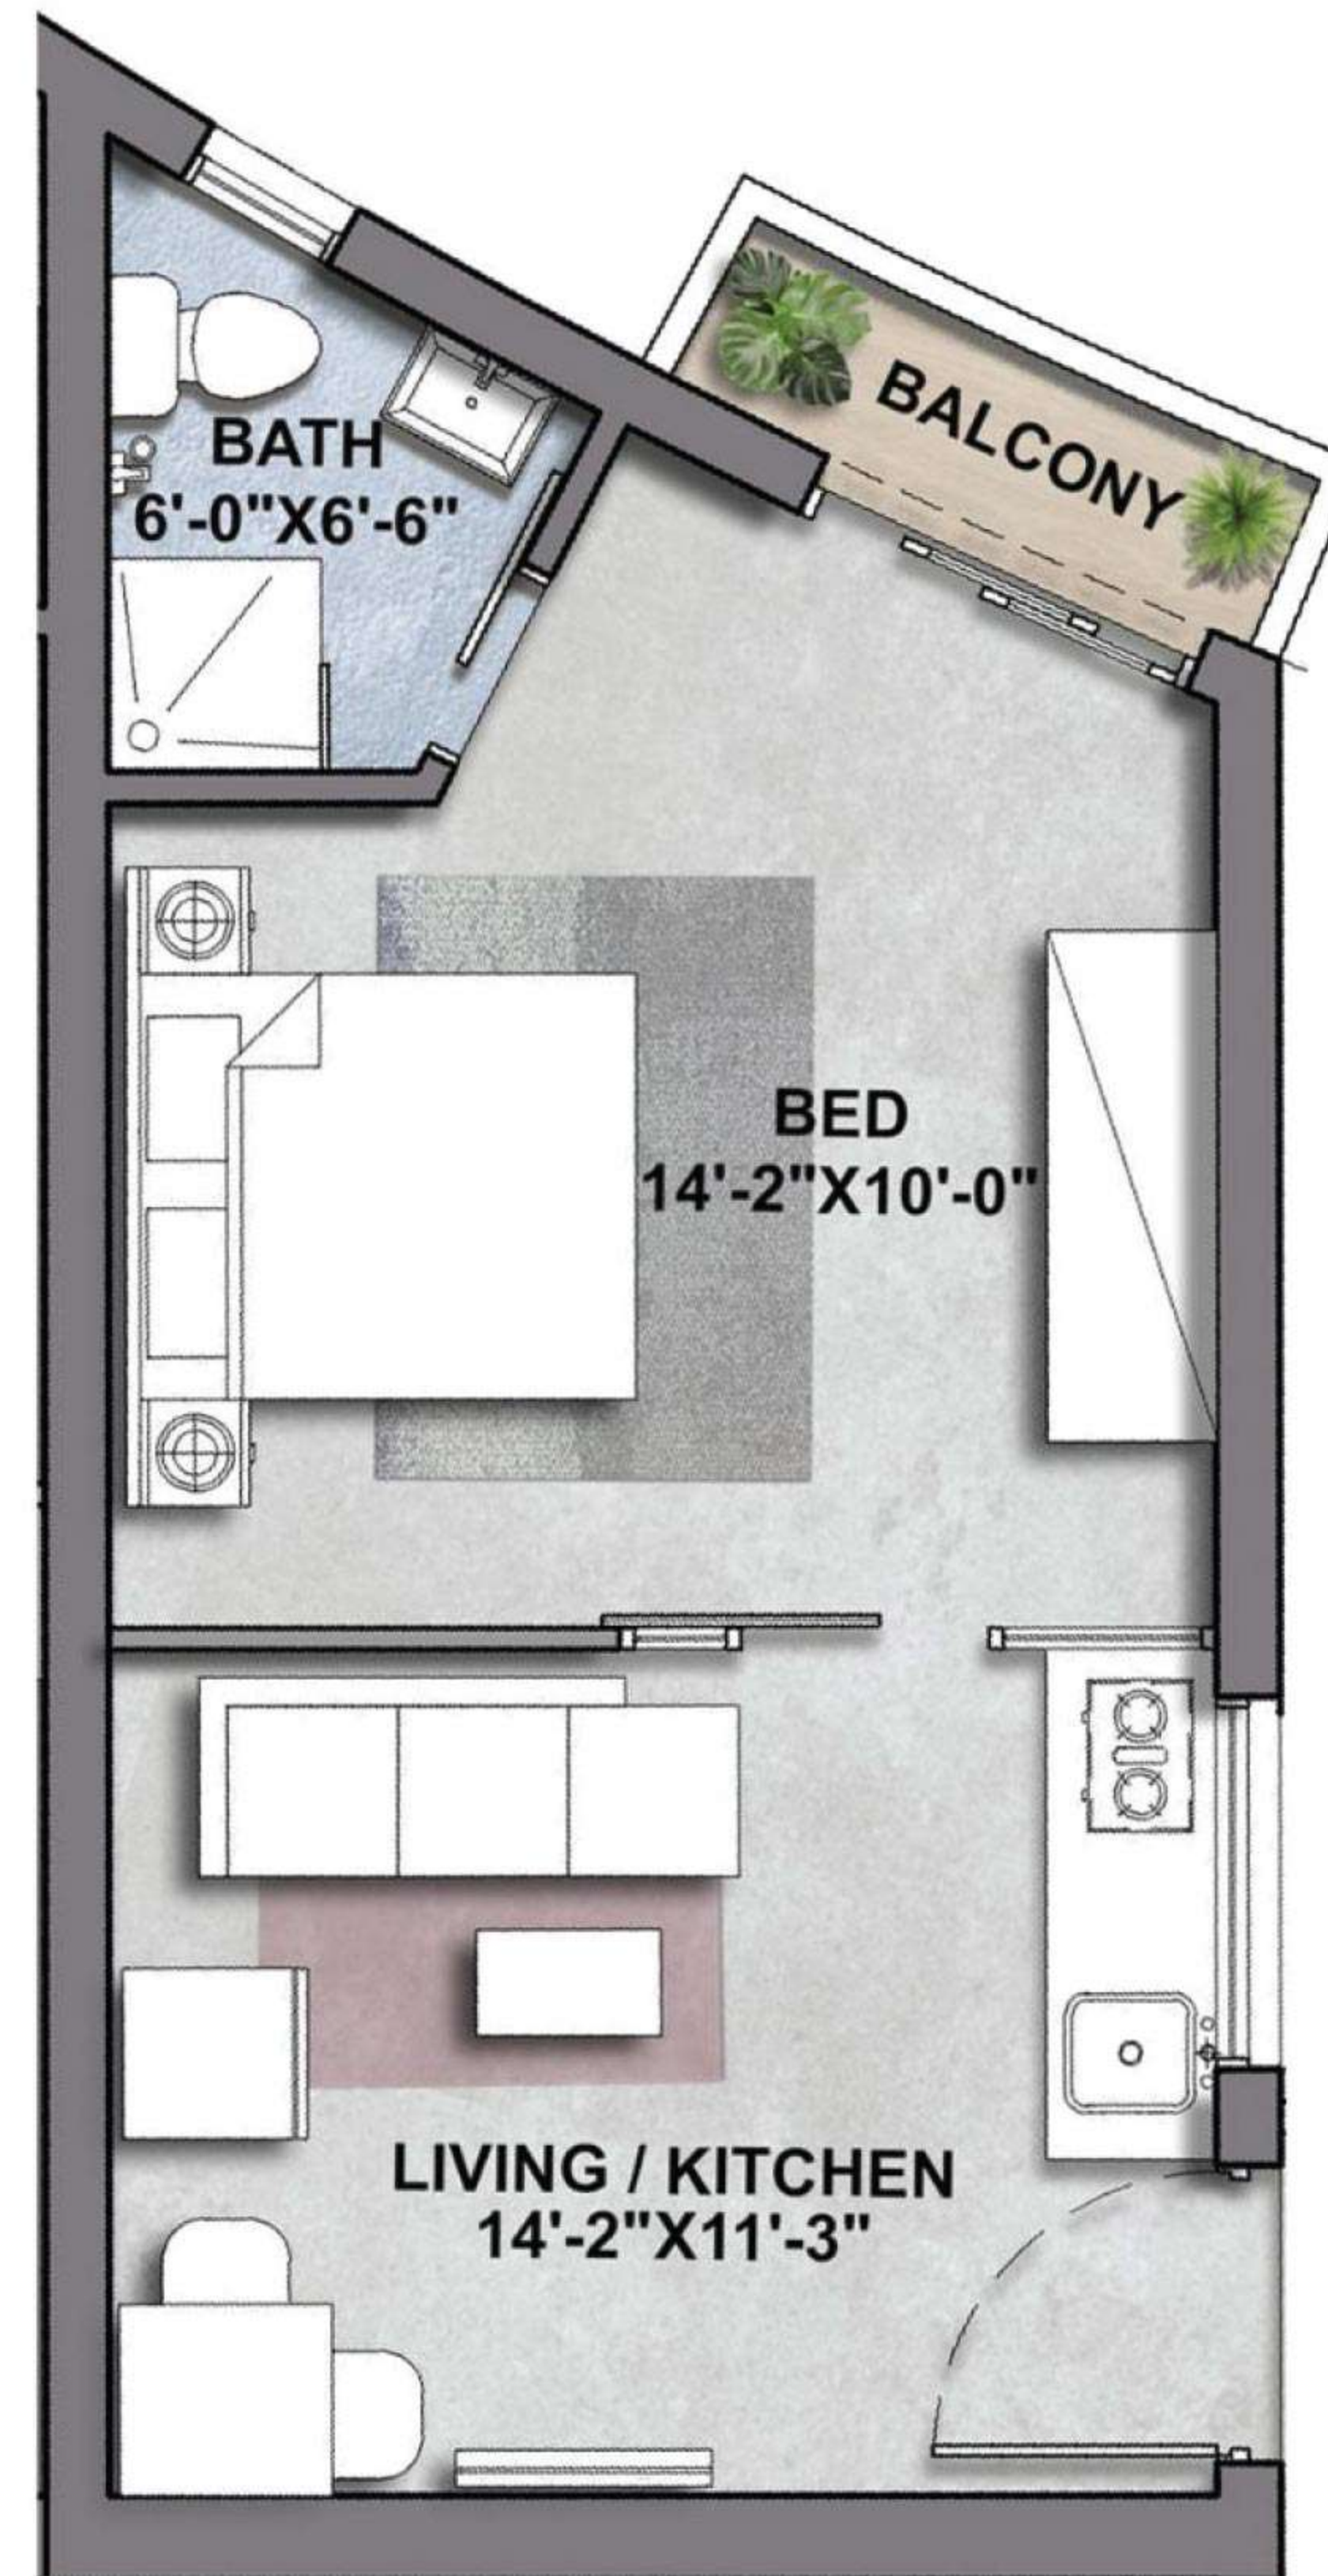

18 PARK RESIDENCE

A PROJECT BY ALIF HOLDINGS

1 BED APARTMENT BATHROOM

18 PARK RESIDENCE

A PROJECT BY ALIF HOLDINGS

House
of Bamboo

◆ BY AR. SHAHZAIB KHALID ◆

FLOOR PLANS

SIGNATURE SERIES

2nd to 11th floor

FLOOR PLANS

PREMIER SERIES

12th to 15th floor

18 PARK RESIDENCE

A PROJECT BY ALIF HOLDINGS

700 SQFT SIGNATURE 1 BED ROOM APARTMENTS

SIGNATURE SERIES

2nd to 11th floor

FLOOR PLANS

1 BED APARTMENT

2nd to 11th floor

1 Bed Apartment
(TYPE: A & Q)
700 SQFT

FLOOR

PLANS

1 BED APARTMENT

2nd to 11th floor

1 Bed Apartment
(TYPE: B,C,D,E,M,N,O,P)
700 SQFT

FLOOR PLANS

1 BED APARTMENT

2nd to 11th floor

1 Bed Apartment
(TYPE: L)
700 SQFT

FLOOR PLANS