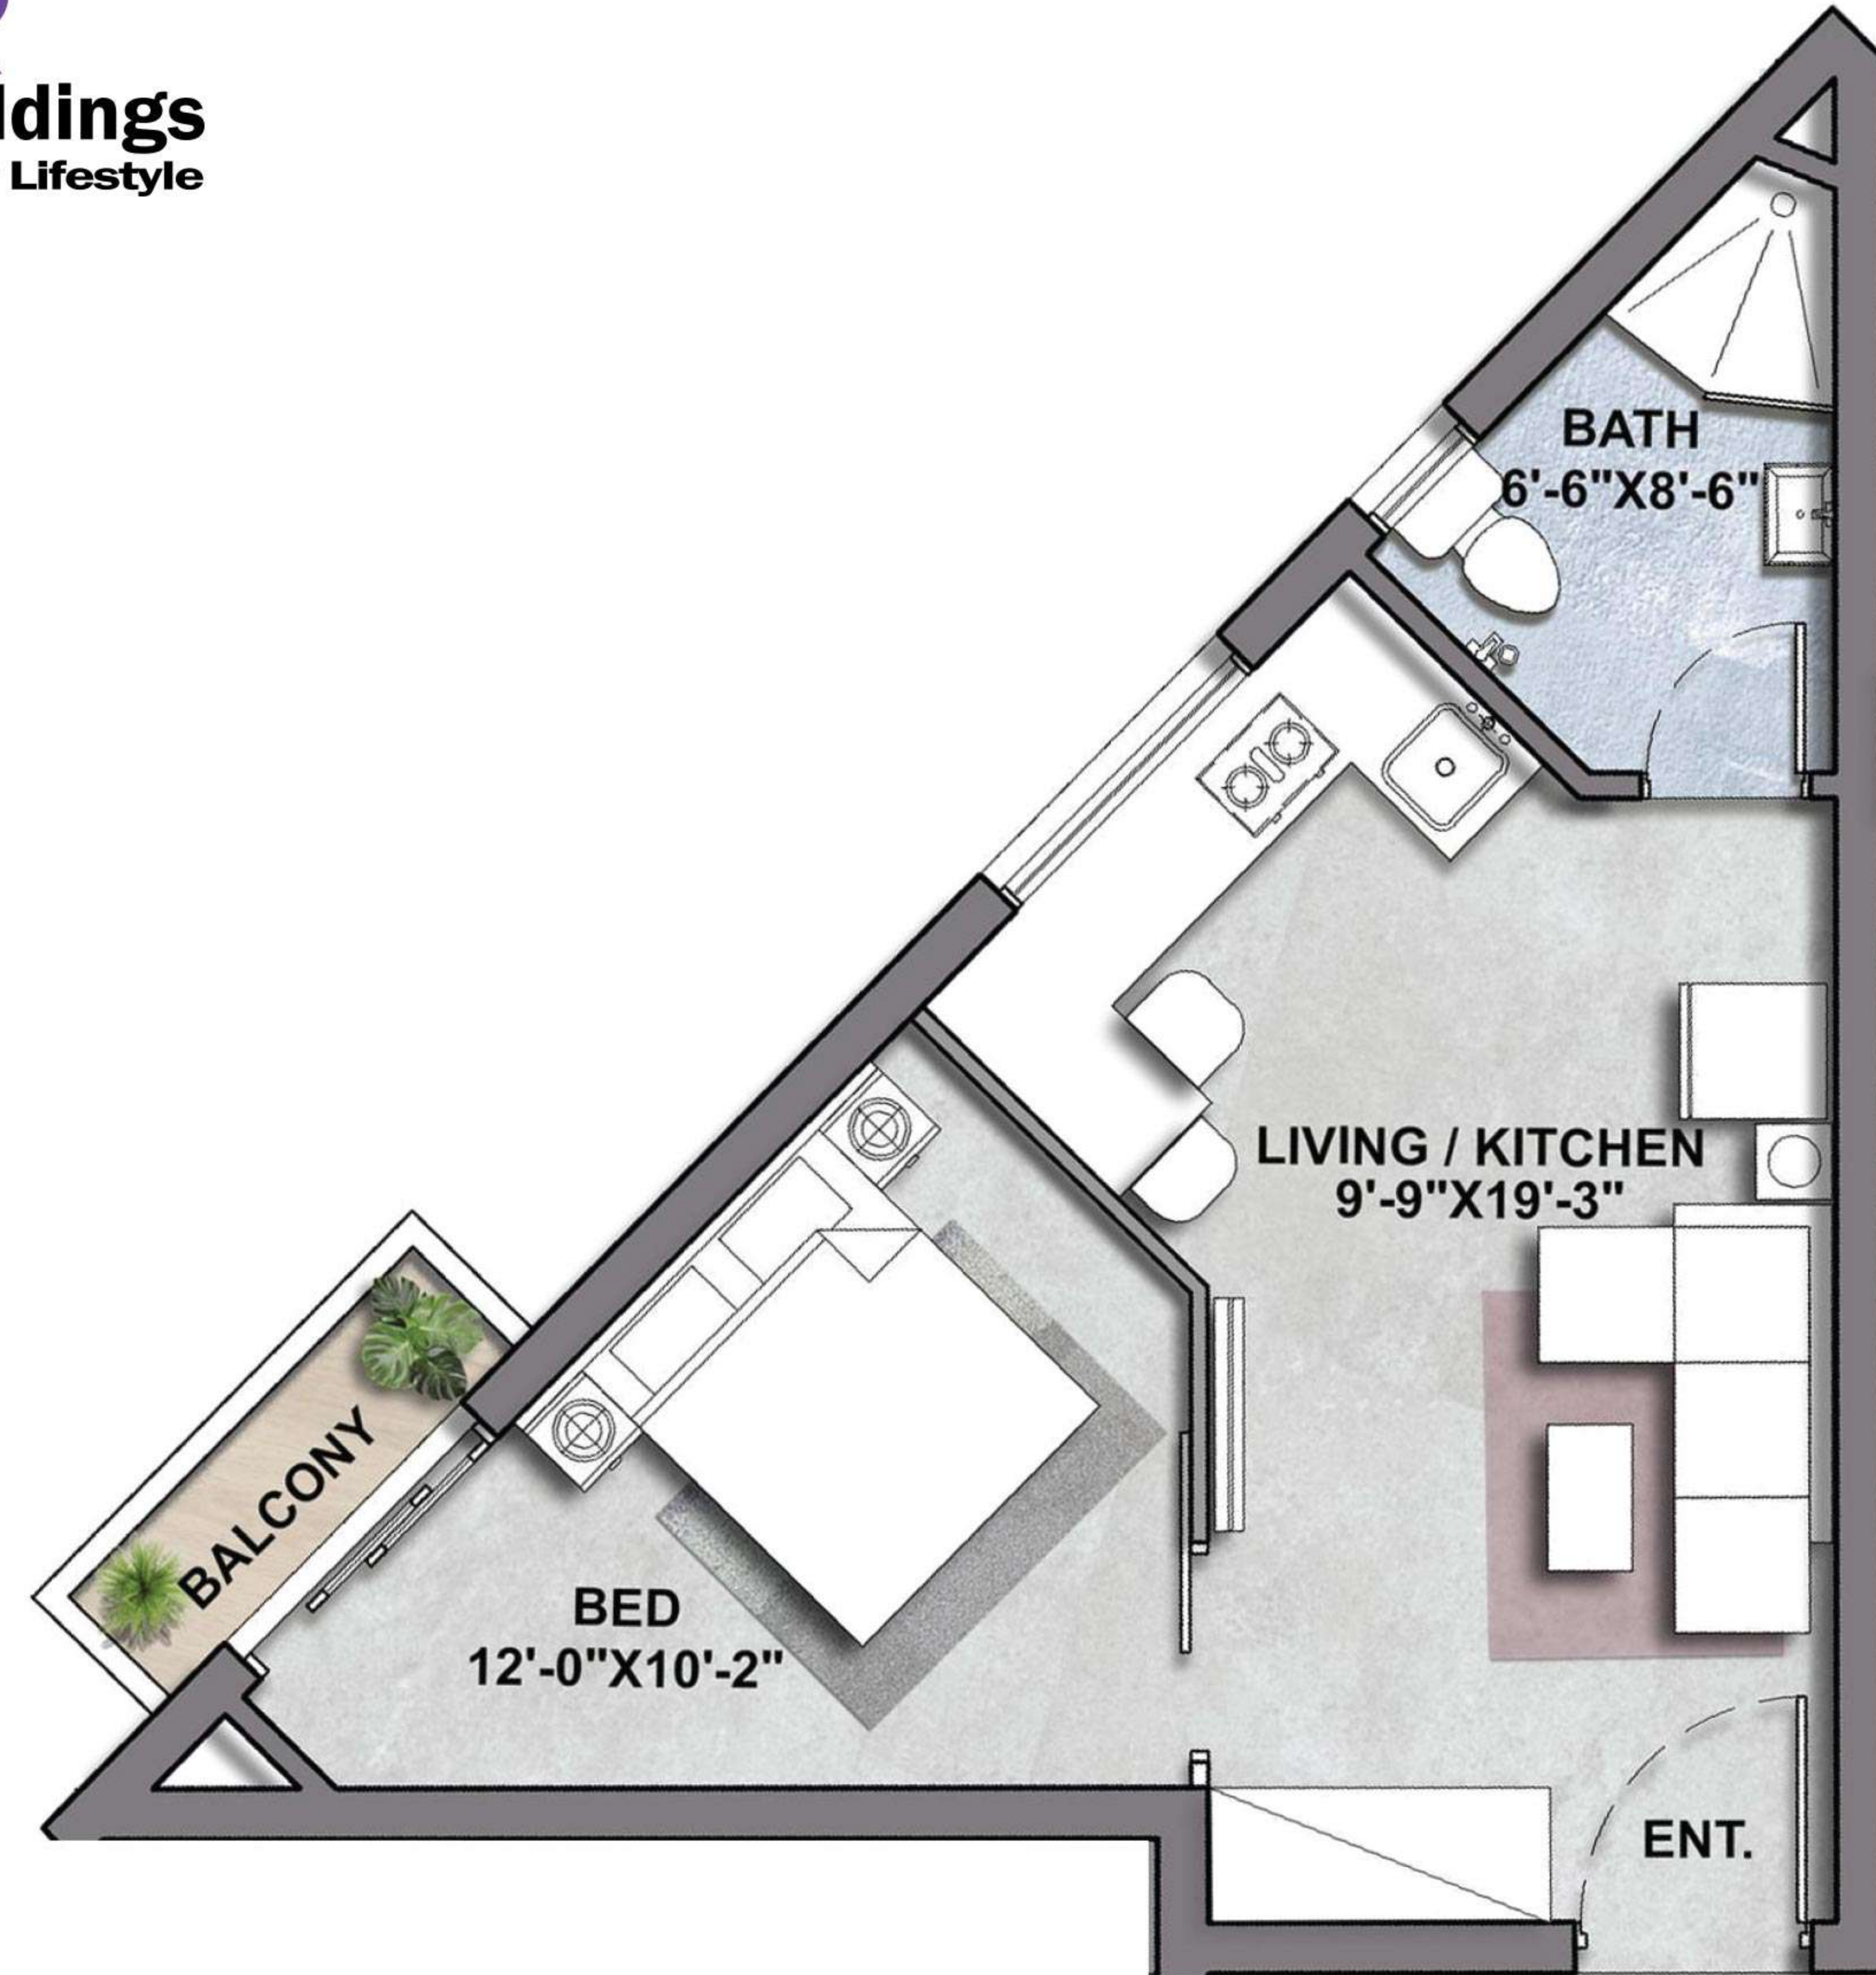

18 PARK RESIDENCE

A PROJECT BY ALIF HOLDINGS

1 BED APARTMENT BATHROOM

18 PARK RESIDENCE

A PROJECT BY ALIF HOLDINGS

House
of Bamboo

◆ BY AR. SHAHZAIB KHALID ◆

FLOOR PLANS

SIGNATURE SERIES

2nd to 11th floor

FLOOR PLANS

1 BED APARTMENT

2nd to 11th floor

1 Bed Apartment
(TYPE: A & Q)
700 SQFT

FLOOR

PLANS

1 BED APARTMENT

2nd to 11th floor

1 Bed Apartment
(TYPE: K)
700 SQFT

FLOOR

PLANS

1 BED APARTMENT

2nd to 11th floor

1 Bed Apartment
(TYPE: J)
700 SQFT

FLOOR PLANS

1 BED APARTMENT

2nd to 11th floor

1 Bed Apartment
(TYPE: I)
700 SQFT

18 PARK RESIDENCE